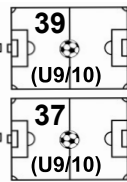

Racine Lighthouse Classic 2022

NO SMOKING

NO PETS

MAIN LOT

Additional Parking
36, 37, 38, 39, 40, 41, 42, 43

Additional Parking
23, 24, 29, 30, 31

Parking \$11 online.
Scan the QR Code
or
\$15 at the entrance,
cash only